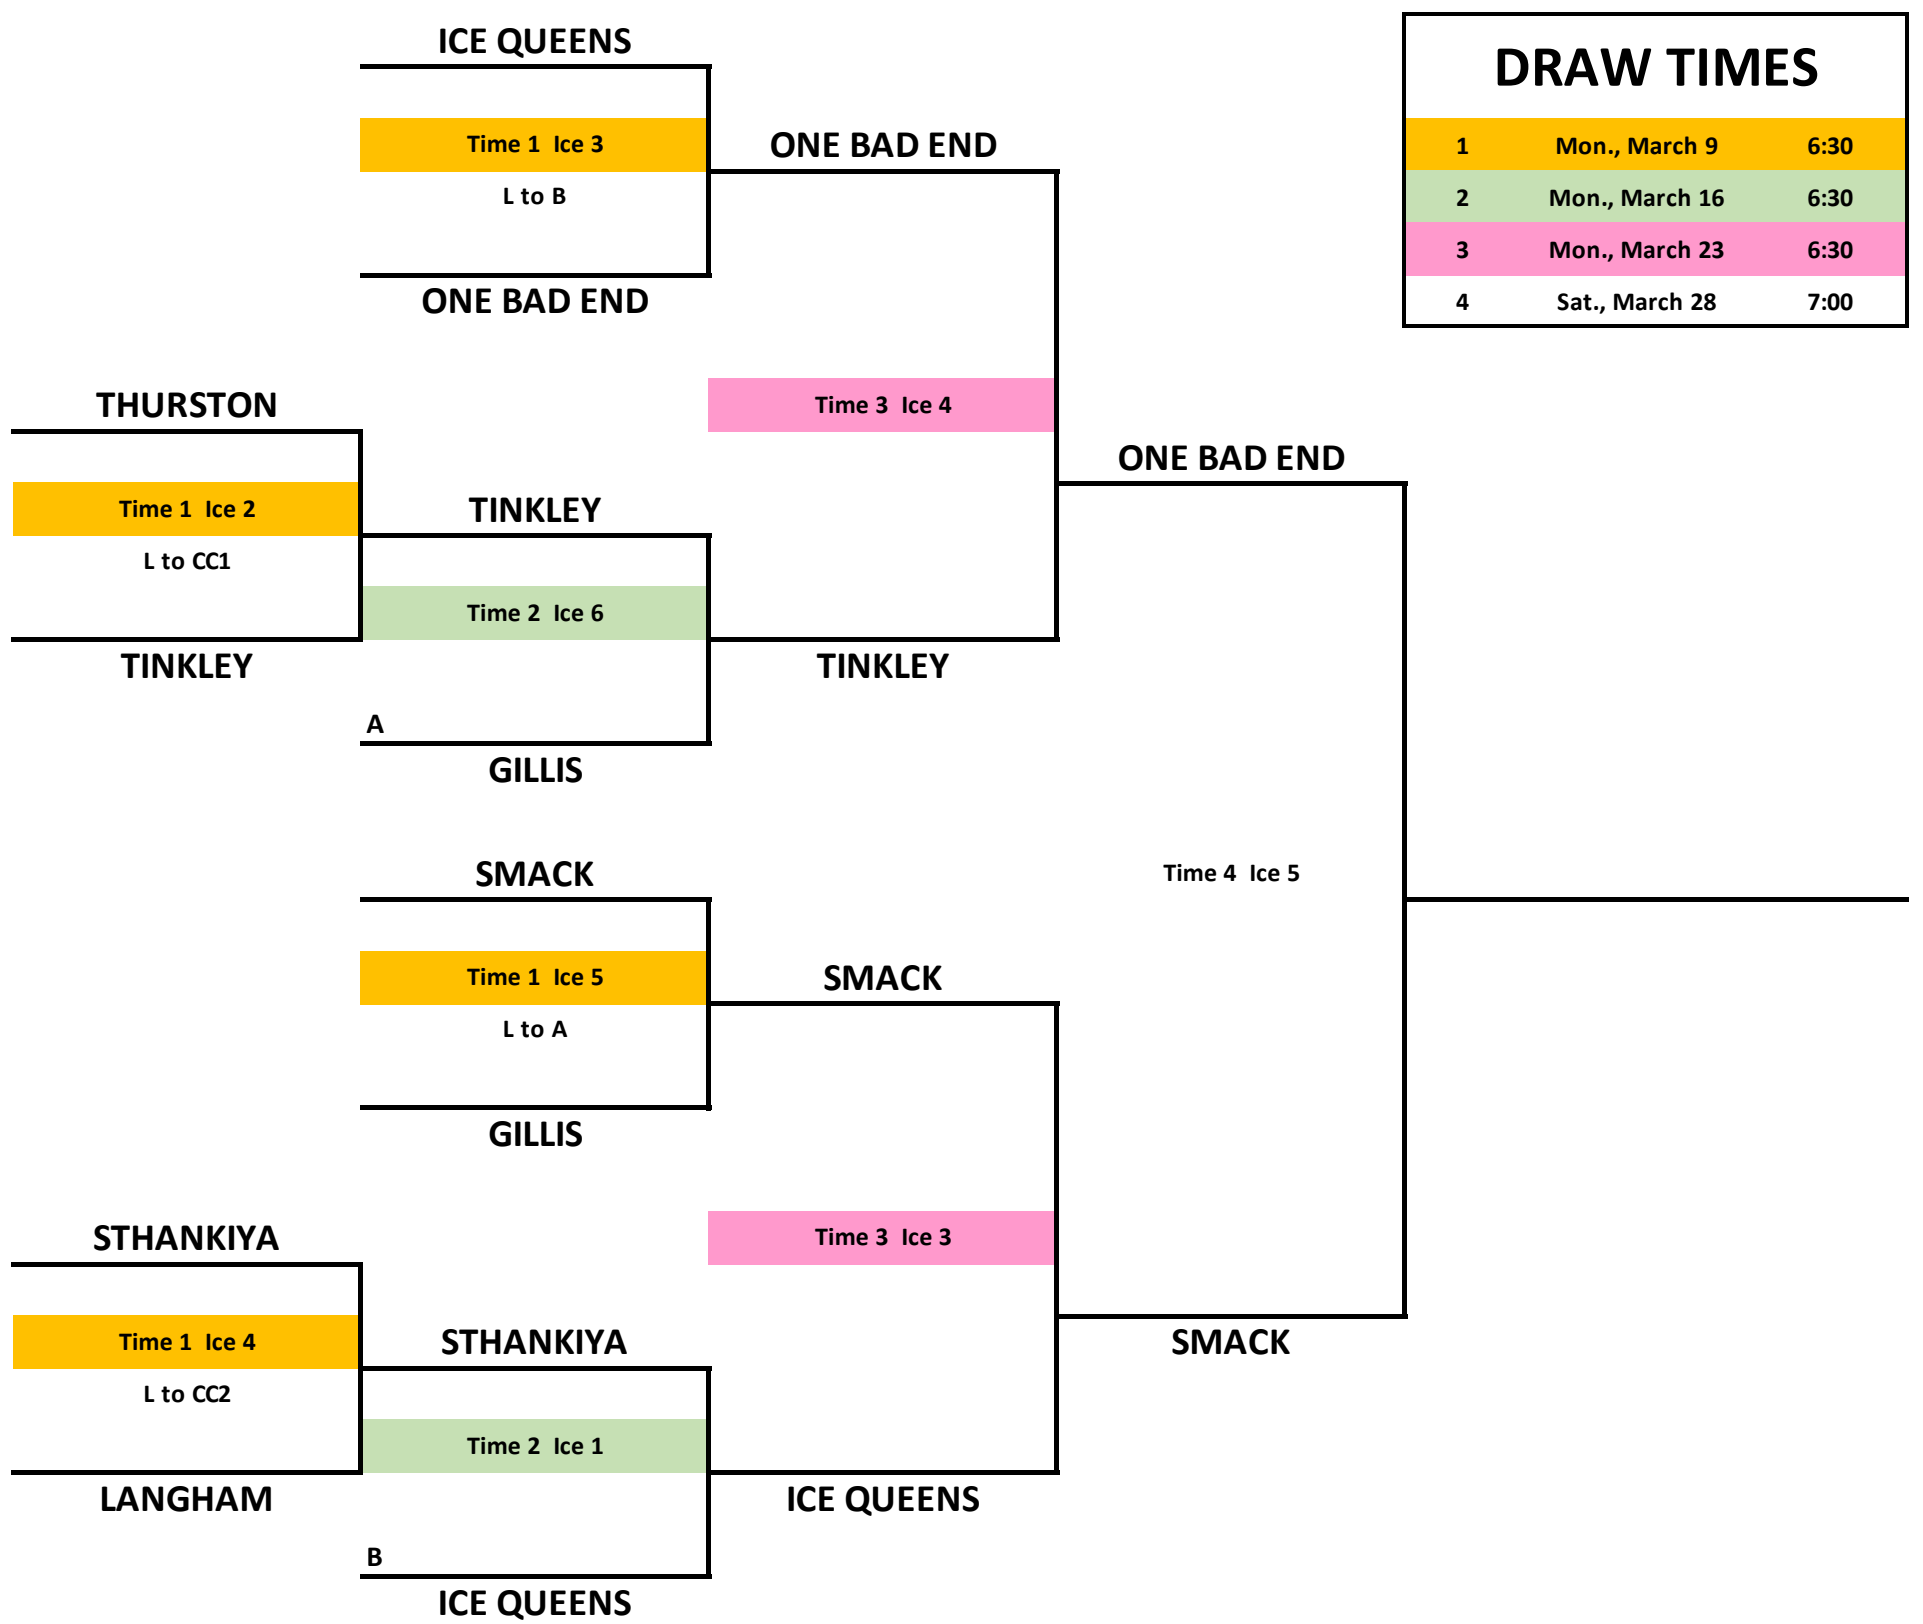

2026 LADIES CLUB CHAMPIONSHIP

1	Mon., March 9	6:30
2	Mon., March 16	6:30
3	Mon., March 23	6:30
4	Sat., March 28	7:00