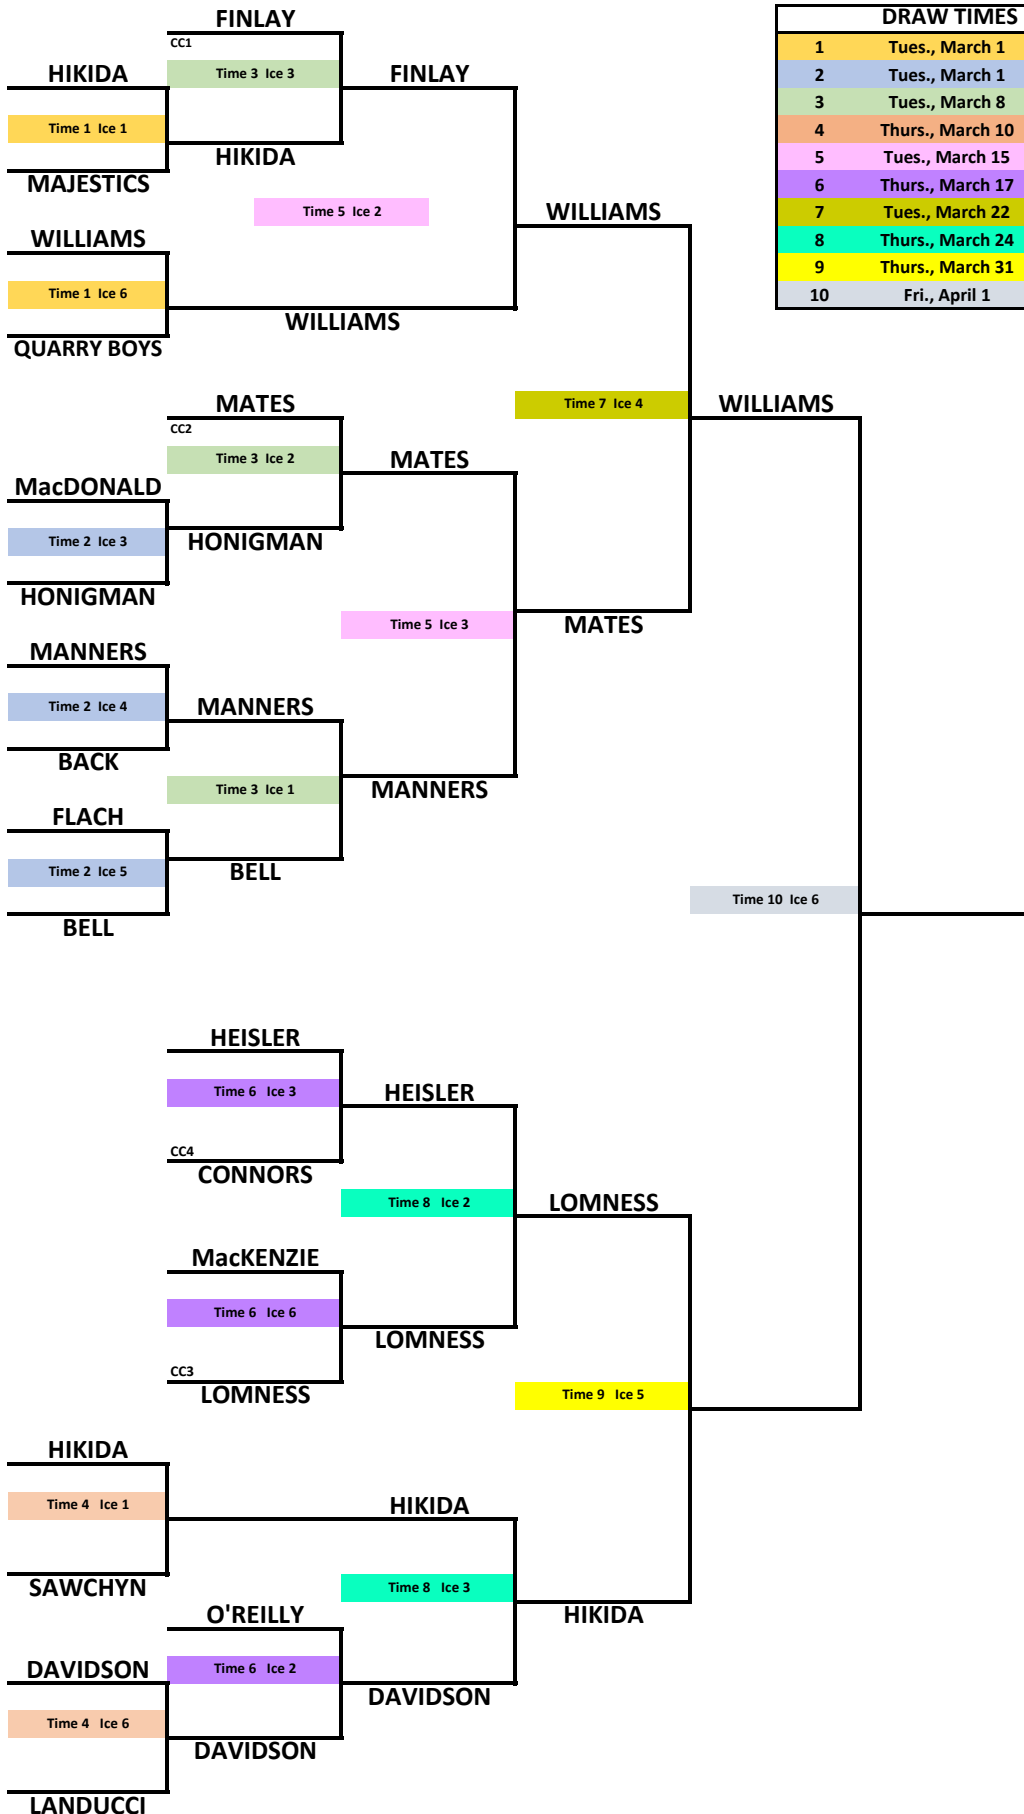

# 2022 MEN'S CONSOLATION

DRAW TIMES		
1	Tues., March 1	6:45
2	Tues., March 1	9:00
3	Tues., March 8	6:45
4	Thurs., March 10	6:45
5	Tues., March 15	6:45
6	Thurs., March 17	6:45
7	Tues., March 22	6:45
8	Thurs., March 24	6:45
9	Thurs., March 31	6:45
10	Fri., April 1	7:00